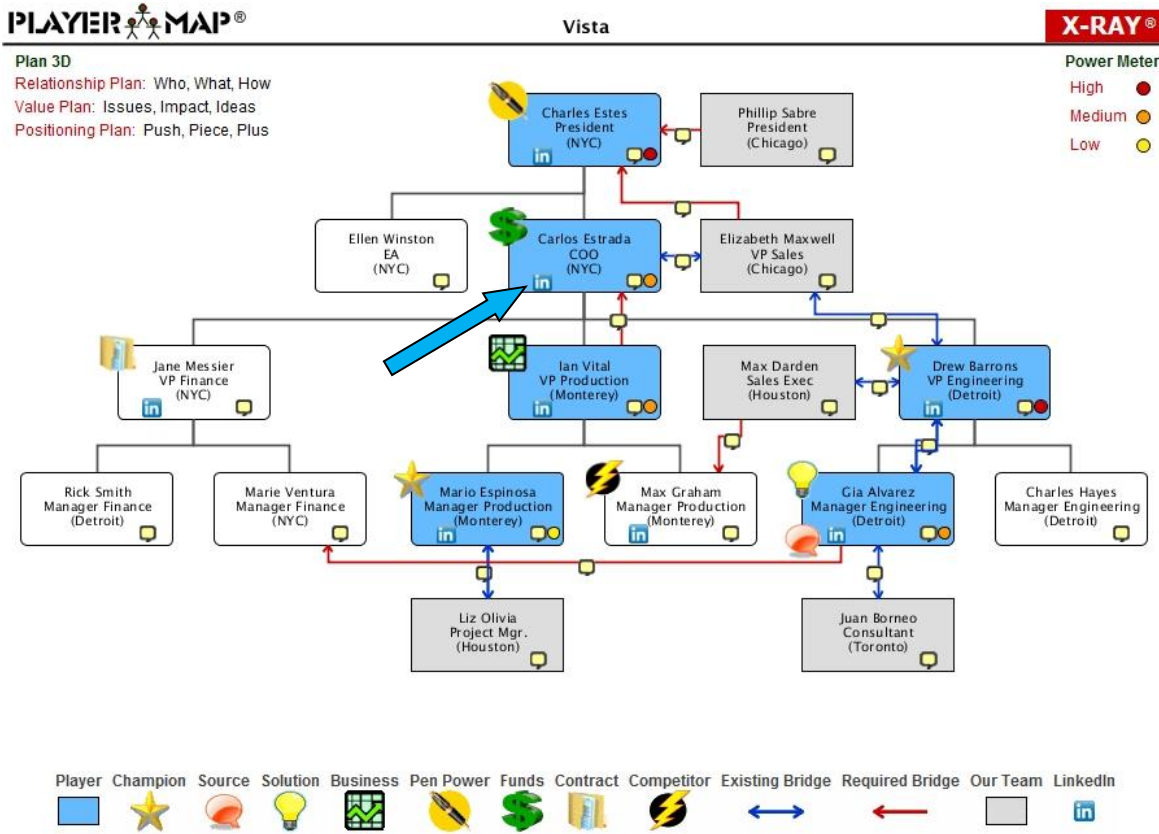

PLAYER MAP X-RAY

PMX connects to the LinkedIn® profiles of your client Players.

Click the LinkedIn® button to go straight to their profile, you can see who they are, plus you save time on redundant data entry.

LinkedIn [Go to LinkedIn DirectAds](#)

Home Profile Contacts Groups Jobs Inbox Companies More

Virtual PBX w 60 Features - Onebox Streamlines Phone, Online Fax, Voicemail, ...

[Edit Profile](#) [View Profile](#)

Scott Leland [Edit](#)
Player Map Founder and Specialist at Ninety Five 5
Greater Milwaukee Area Professional Training & Coaching

Post an update

Current
• **Founder at PLAYER MAP** [Edit](#)
• [Add a current position](#)

Past
• Coaching/Sales at Revenue Storm
• Coaching/Sales at Holden International
• Sales at Norstan (IBM Reseller) [see all...](#)

Education
• Drake University
• Iowa State University

Recommendations [7 recommendations](#) [Edit](#)

Connections [204 connections](#)

Websites
• [Company Website](#) [Edit](#)
• [Company Website](#) [Edit](#)
• [Personal Website](#) [Edit](#)

Twitter [PLAYERMAP](#) [Edit](#)

Public Profile <http://www.linkedin.com/in/playermap> [Edit](#)

If questions, ping us at pmx@playermap.com or 1.414.921.2550.